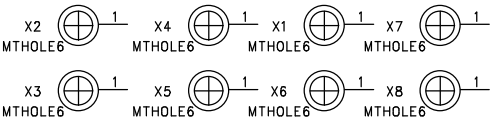

D

C

C

B

B

A

A

DRAWN:	DP	DATED:	15-7-04
CHECKED:		DATED:	
QUALITY CONTROL:		DATED:	
RELEASED:		DATED:	

COMPANY: Spud Munching Productions			
TITLE: Online River Level Monitor			
CODE:	SIZE: A3	DRAWING NO: Power supply and pressure sensor	REV: 2.2
SCALE:			SHEET: 1 OF 2

6

5

4

3

2

1

REVISION RECORD			
LTR	ECO NO:	APPROVED:	DATE:

PIC microcontroller with flash memory

3.3V

Watch crystal for real-time clock

Siemens M35 Mobile Phone

ICD Interface

1-W / Snoop Interface

COMPANY: Spud Munching Productions			
TITLE: Online River Level Monitor			
DRAWN: DP	DATED: 15-07-04	CODE:	REV: 2.2
CHECKED:	DATED:	SIZE: A3	DRAWING NO: Microcontroller and phone
QUALITY CONTROL:	DATED:	SHEET: 2 OF 2	
RELEASED:	DATED:	SCALE:	