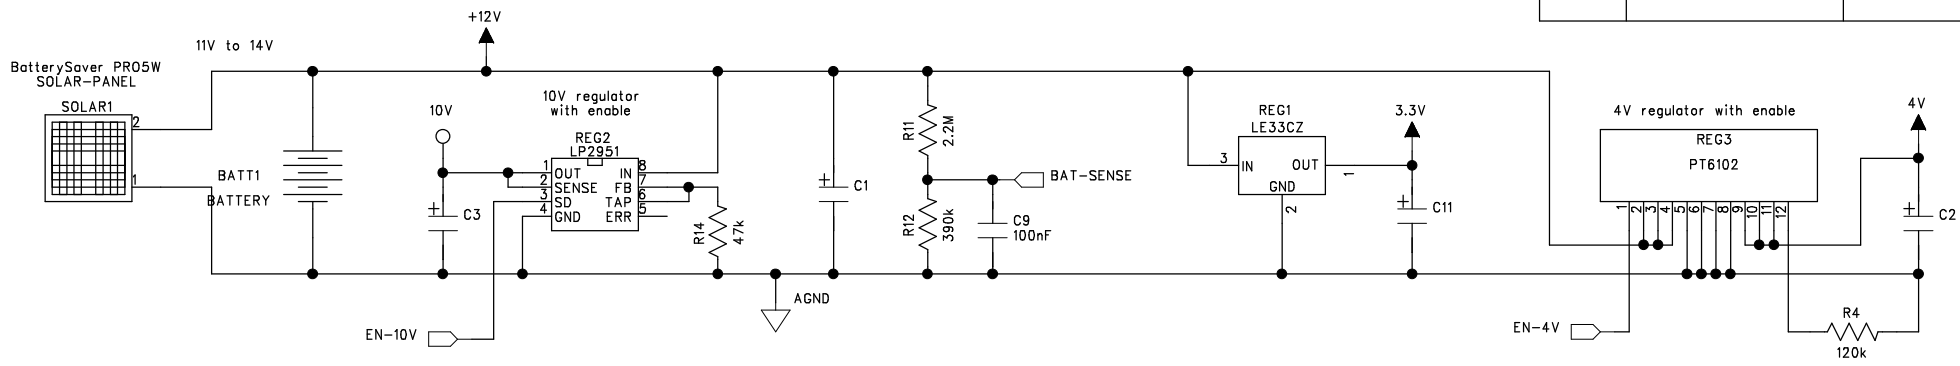

6

5

4

3

2

1

REVISION RECORD			
LTR	ECO NO:	APPROVED:	DATE:

D

D

C

C

B

B

A

A