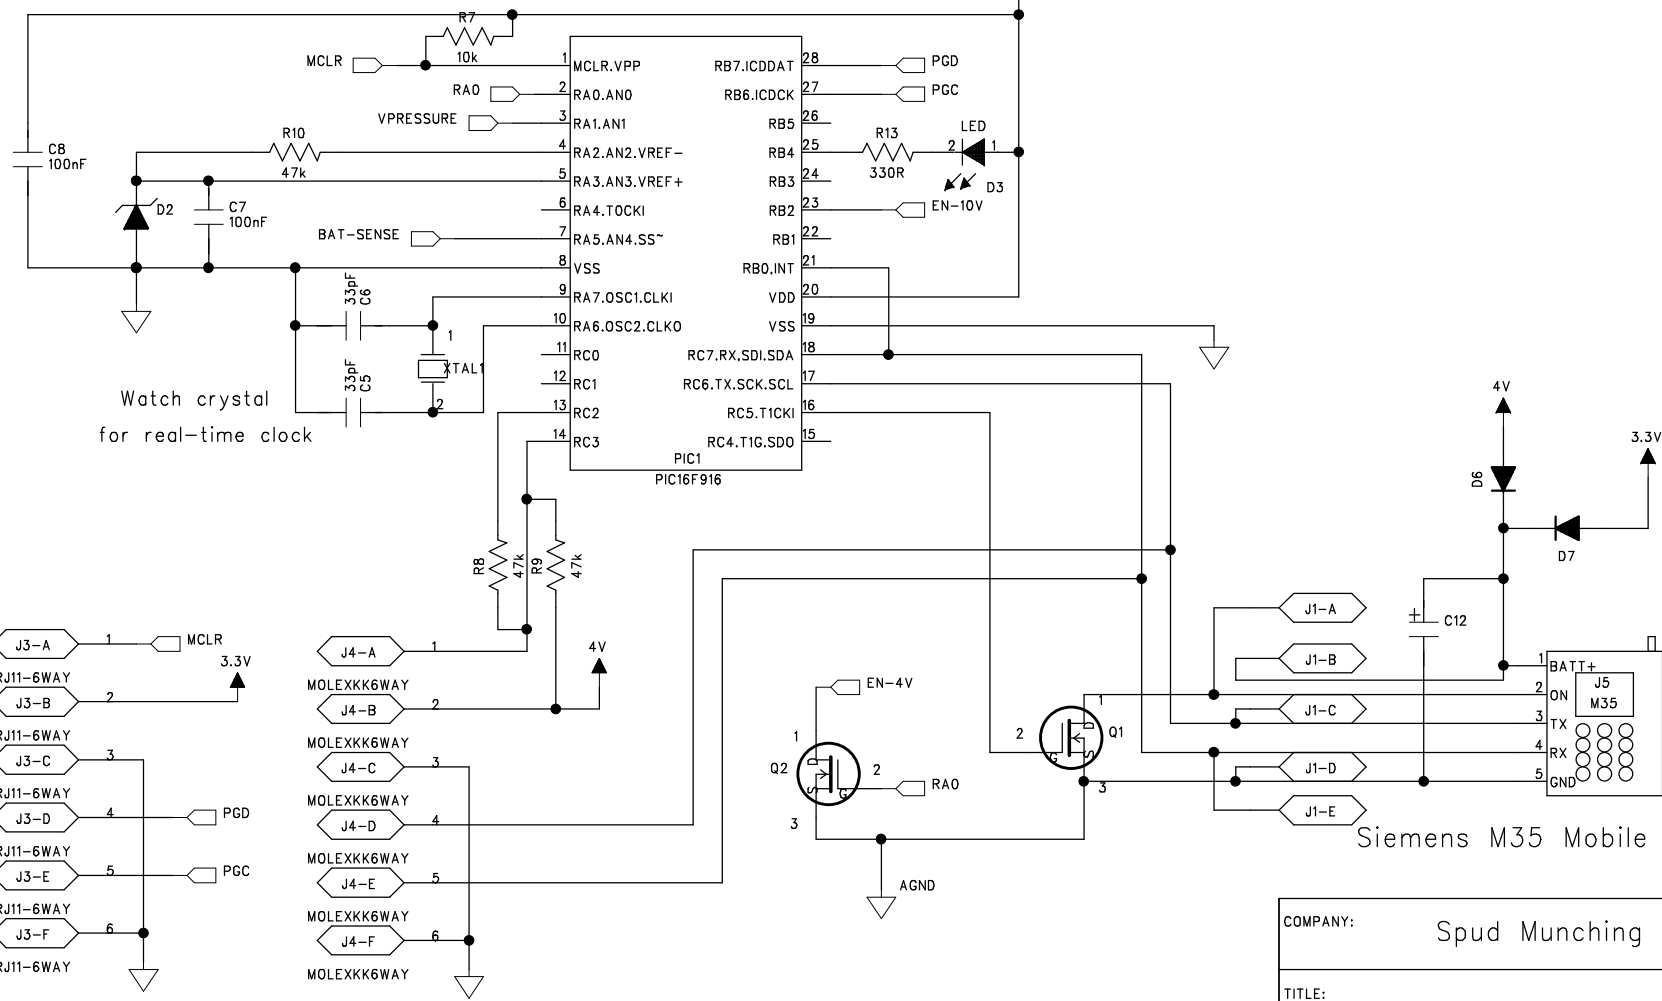

COMPANY: Spud Munching Productions			
TITLE: Online River Level Monitor			
CODE:	SIZE: A3	DRAWING NO: Power supply and pressure sensor	REV: 2.2
SCALE:			SHEET: 1 OF 2

6

5

4

3

2

1

REVISION RECORD			
LTR	ECO NO:	APPROVED:	DATE:

PIC microcontroller with flash memory

3.3V

Watch crystal for real-time clock

Siemens M35 Mobile Phone

ICD Interface

1-W / Snoop Interface

COMPANY: Spud Munching Productions			
TITLE: Online River Level Monitor			
DRAWN: DP	DATED: 15-07-04	CODE:	REV: 2.2
CHECKED:	DATED:	SIZE: A3	DRAWING NO: Microcontroller and phone
QUALITY CONTROL:	DATED:	SHEET: 2 OF 2	
RELEASED:	DATED:	SCALE:	