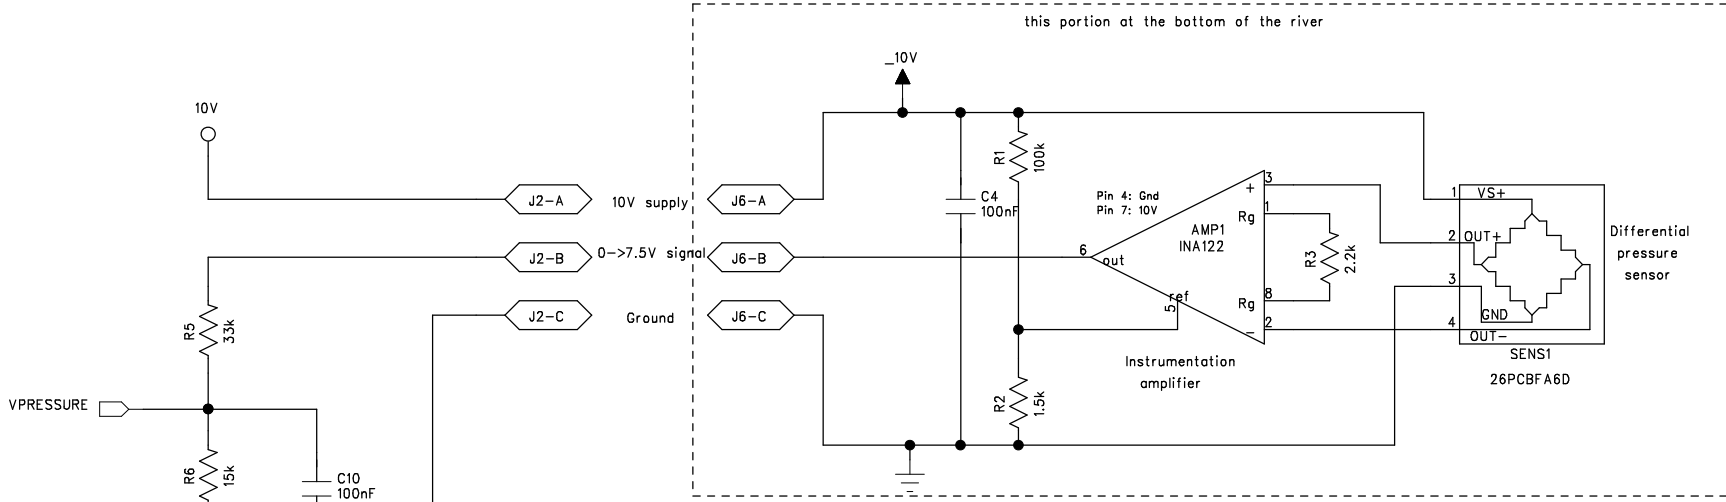

6

5

4

3

2

1

REVISION RECORD			
LTR	ECO NO:	APPROVED:	DATE:

D

D

C

C

B

B

A

A